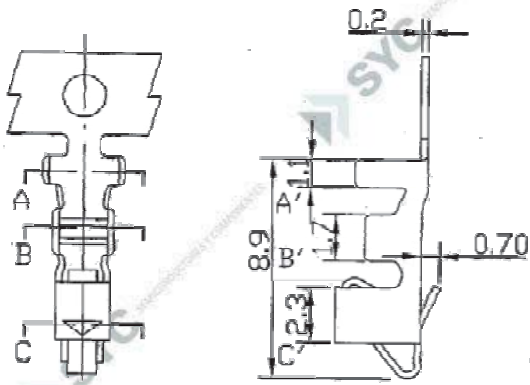

CODIGO

2018TS

DESCRIPCION

Terminal para 2018R-XX

SPECIFICATION:
 CURRENT RATING : 3A AC/DC
 VOLTAGE RATING : 250V AC/DC
 CONTACT RESISTANCE : 20mohm (max.)
 INSULATION RESISTANCE : 1,000Mohm MIN
 WITHSTAND VOLTAGE : 800V AC/MINUTE
 TEMPERATURE RANGE : -25°C TO +85°C
 APPLICABLE WIRE : AWG #22 TO #28
 ACCEPTS : 2018R SERIES FEMALE HOUSING
 Material:Brass

SECTION A-A' SECTION B-B' SECTION C-C'

CONTACT INFORMATION

Part No	Wire Range	Insulation O.D.
2018TS	AWG #22-#28	1.70mm(MAX.)
Material	Finish	Qty/reel
Brass	Tin-plated	6,000 pcs