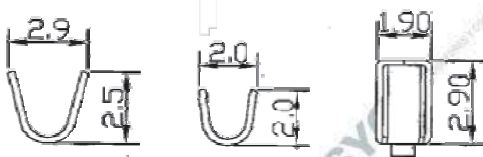

CODIGO

2018TS

DESCRIPCION

Terminal para 2018R-XX

SPECIFICATION:
 CURRENT RATING : 3A AC/DC
 VOLTAGE RATING : 250V AC/DC
 CONTACT RESISTANCE : 20mohm (max.)
 INSULATION RESISTANCE : 1,000Mohm MIN
 WITHSTAND VOLTAGE : 800V AC/MINUTE
 TEMPERATURE RANGE : -25°C TO +85°C
 APPLICABLE WIRE : AWG #22 TO #28
 ACCEPTS : 2018R SERIES FEMALE HOUSING
 Material:Brass

SECTION A-A' SECTION B-B' SECTION C-C'

CONTACT INFORMATION

Part No	Wire Range	Insulation O.D.
2018TS	AWG #22-#28	1.70mm(MAX.)
Material	Finish	Qty/reel
Brass	Tin-plated	6,000 pcs